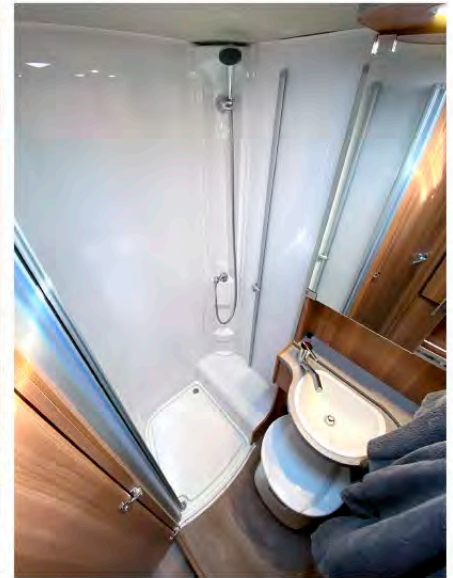

Fuel type: Diesel

Transmission: Manual

- Fresh Water tank
- Waste water tank.
- TRUMA Gas operated heating.
- TRUMA Hot water supply
- Refrigerator - 3way (220V, 12V, Gas)
- Dometic Cassette Toilet - disposable at campgrounds and selected gas stations.
- 2 x 10 kg gas bottles, of which one is full and to be returned full.